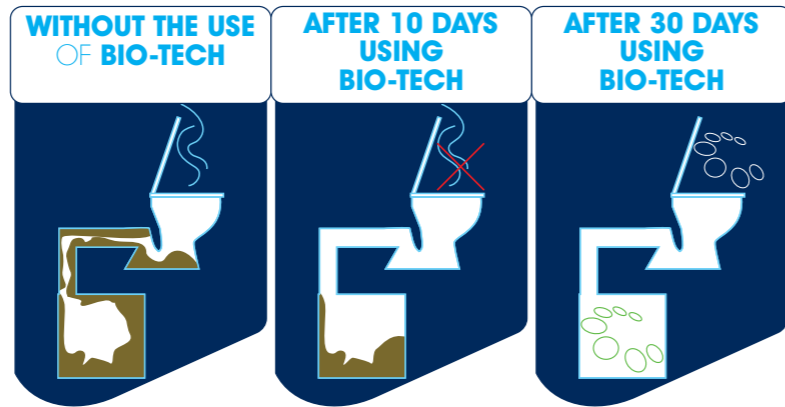

Supplier

BIO  **TECH**

NO MORE SMELL
NO MORE BLOCKAGES
NO MORE PURGING

WHY CHOOSE?

Papernet uses BATP technology, **ABSOLUTELY EXCLUSIVE ASSOLUTA.**  biologic active tissue paper

1 ELIMINATES UNPLEASANT ODOURS

Rooms don't smell.
No mess.
Higher quality service.

2 AVOIDS BLOCKAGES

No mechanical operation.
Makes routine cleaning easier.
Toilets are more hygienic.

3 ELIMINATES PURGING OPERATIONS

Keeps pipes and septic tanks clean.
Savings on maintenance costs.